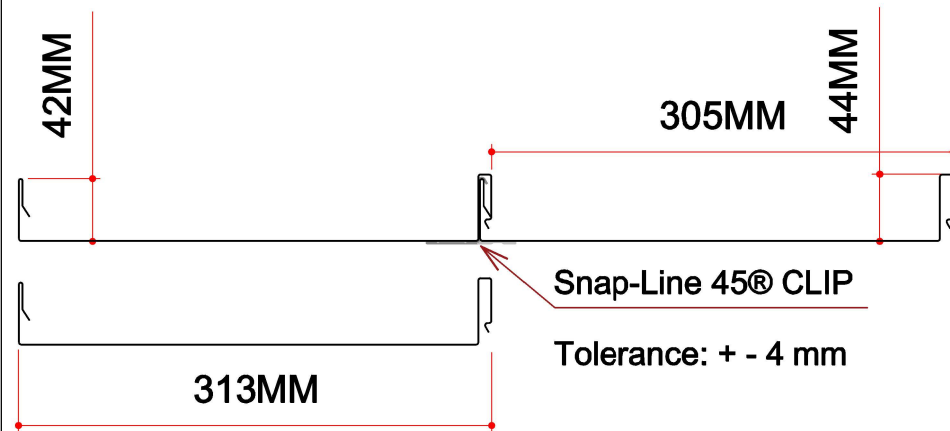

Profile: Snap-Line 45®

Module 305 MM

BMT 0.55mm Materials: Colorbond®, Zinalume®, Unicote® Lux, Stainless Steel

BMT 0.7mm Materials: Copper, Aluminium, Corten, Titanium Zinc

Snap-Line 45® CLIP